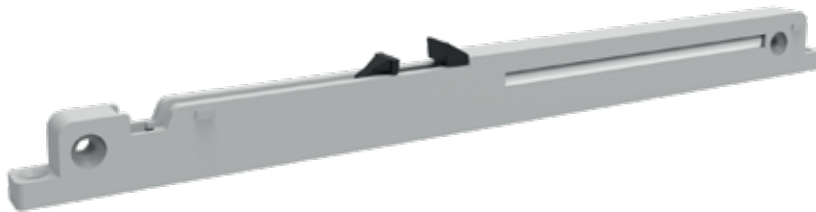

SOFT CLOSER SERIES

SLIDING DOOR SYSTEMS

■ 557-00-XXXX-03-951

■ EYF-101 OIL BRAKE

■ 558-00-XXXX-00-951

■ EYF 150 OIL BRAKE

■ 558-01-XXXX-00-951

■ EYF 150 OIL BRAKE

■ 563-00-XXXX-00-951

■ LARDER SOFT CLOSING BRAKE