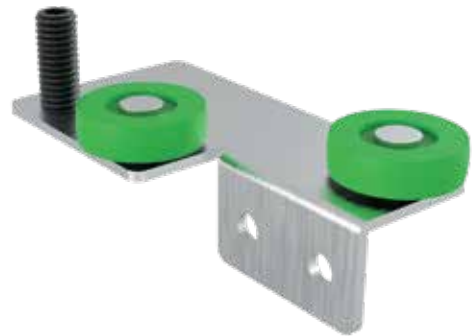

EYF 202 OIL BRAKE

SOFT CLOSER SERIES

SLIDING DOOR SYSTEMS

■ 557-00-XXXX-03-951

■ EYF-101 OIL BRAKE

■ 558-00-XXXX-00-951

■ EYF 150 OIL BRAKE

■ 558-01-XXXX-00-951

■ EYF 150 OIL BRAKE

■ 563-00-XXXX-00-951

■ LARDER SOFT CLOSING BRAKE

Content

<p>607-00-0000-00-000 x1</p> <p>Mini Upper Mechanism</p> 	<p>607-01-0000-00-000 x1</p> <p>Mini Upper Mechanism-ECO</p> 	<p>509-01-0000-00-000 x1</p> <p>EUR 37 Upper Mechanism</p> 	<p>550-00-0080-00-109 x1</p> <p>PKM 80 Wheel</p> 	<p>608-01-0000-00-000 x1</p> <p>Upper Mechanism</p> 	<p>609-01-0000-00-000 x1</p> <p>Upper Mechanism</p> 
---	--	--	--	--	---