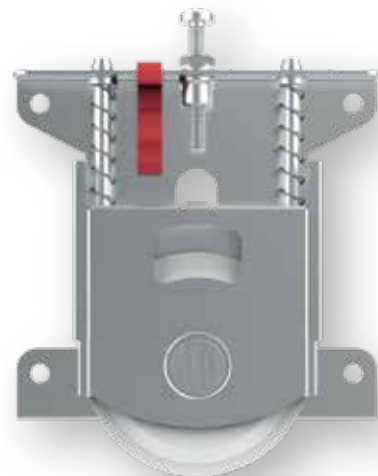

Content

607-00-0000-00-000 x1 Mini Upper Mechanism	607-01-0000-00-000 x1 Mini Upper Mechanism-ECO	509-01-0000-00-000 x1 EUR 37 Upper Mechanism	550-00-0080-00-109 x1 PKM 80 Wheel	608-01-0000-00-000 x1 Upper Mechanism	609-01-0000-00-000 x1 Upper Mechanism